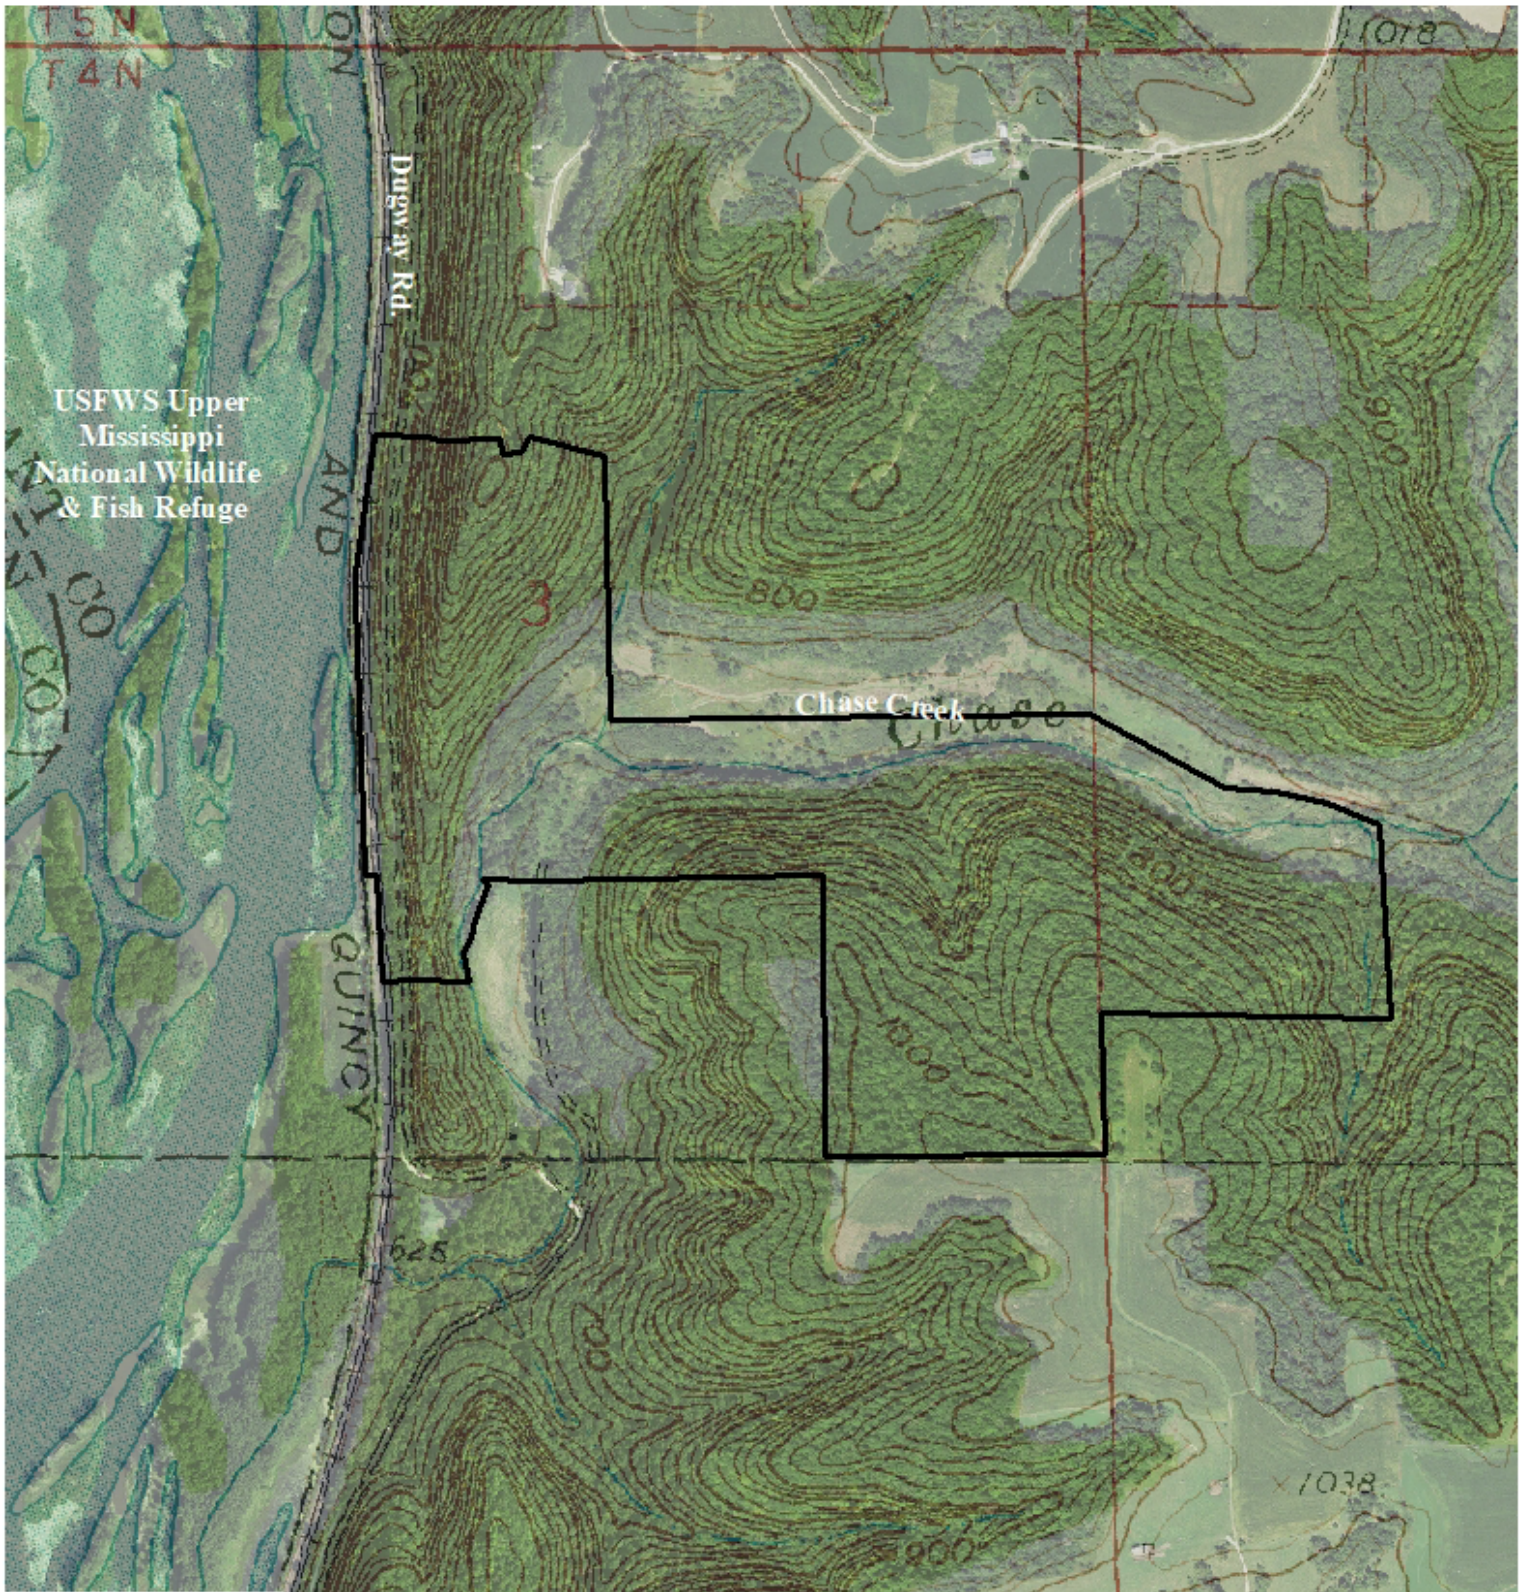

Devil's Backbone State Natural Area

 Property Boundary

0 310 620 1,240 1,860 2,480 Feet

Grant County
Town of Bloomington
T4N R6W
Section 2 & 3

Lat/Long: 42°51'00.4"N 91°04'17.0"W

Phone: (608) 784-3606

Website: www.mississippivalleyconservancy.org

Aerial Imagery Source: USDA 2015