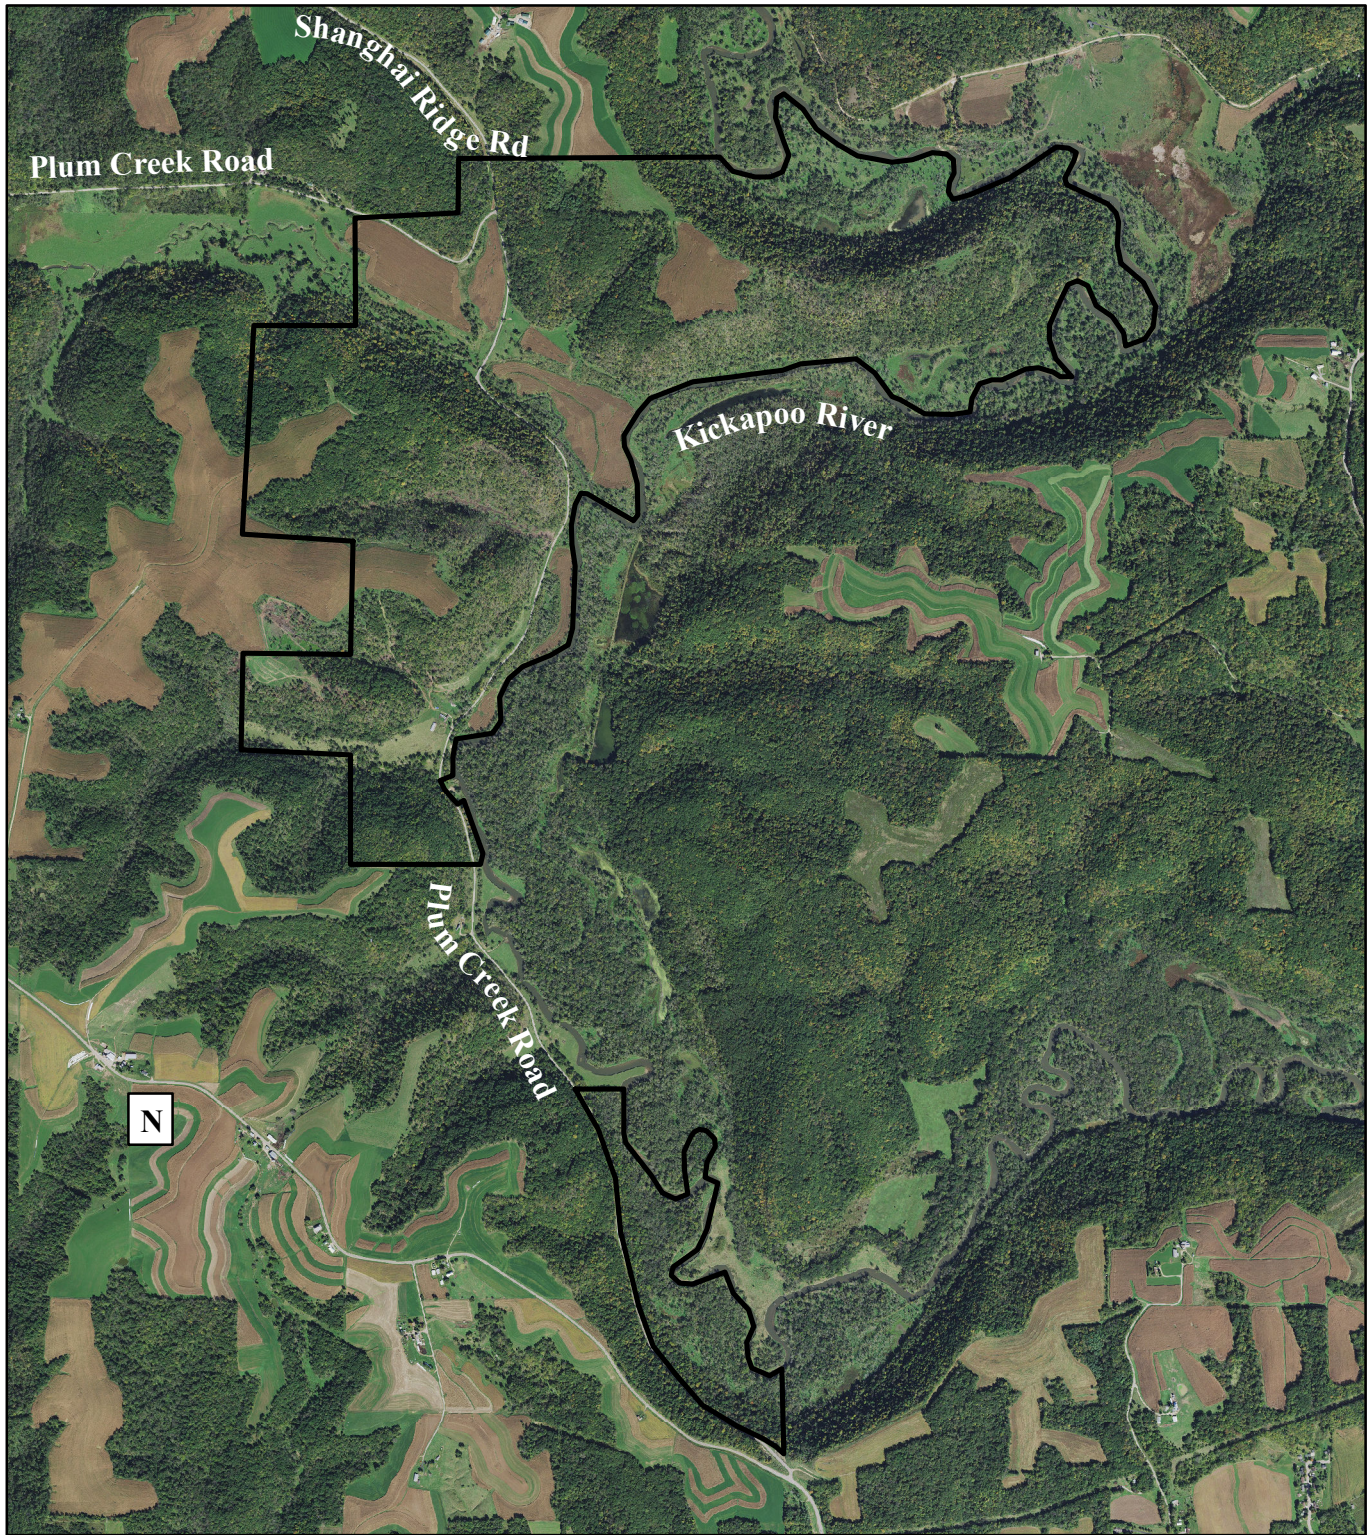

Plum Creek Conservation Area Map

 Property Boundary

Crawford County

43°7'40.12"N 90°54'43.02"W

Website: mississippivalleyconservancy.org
Phone: 608-784-3606